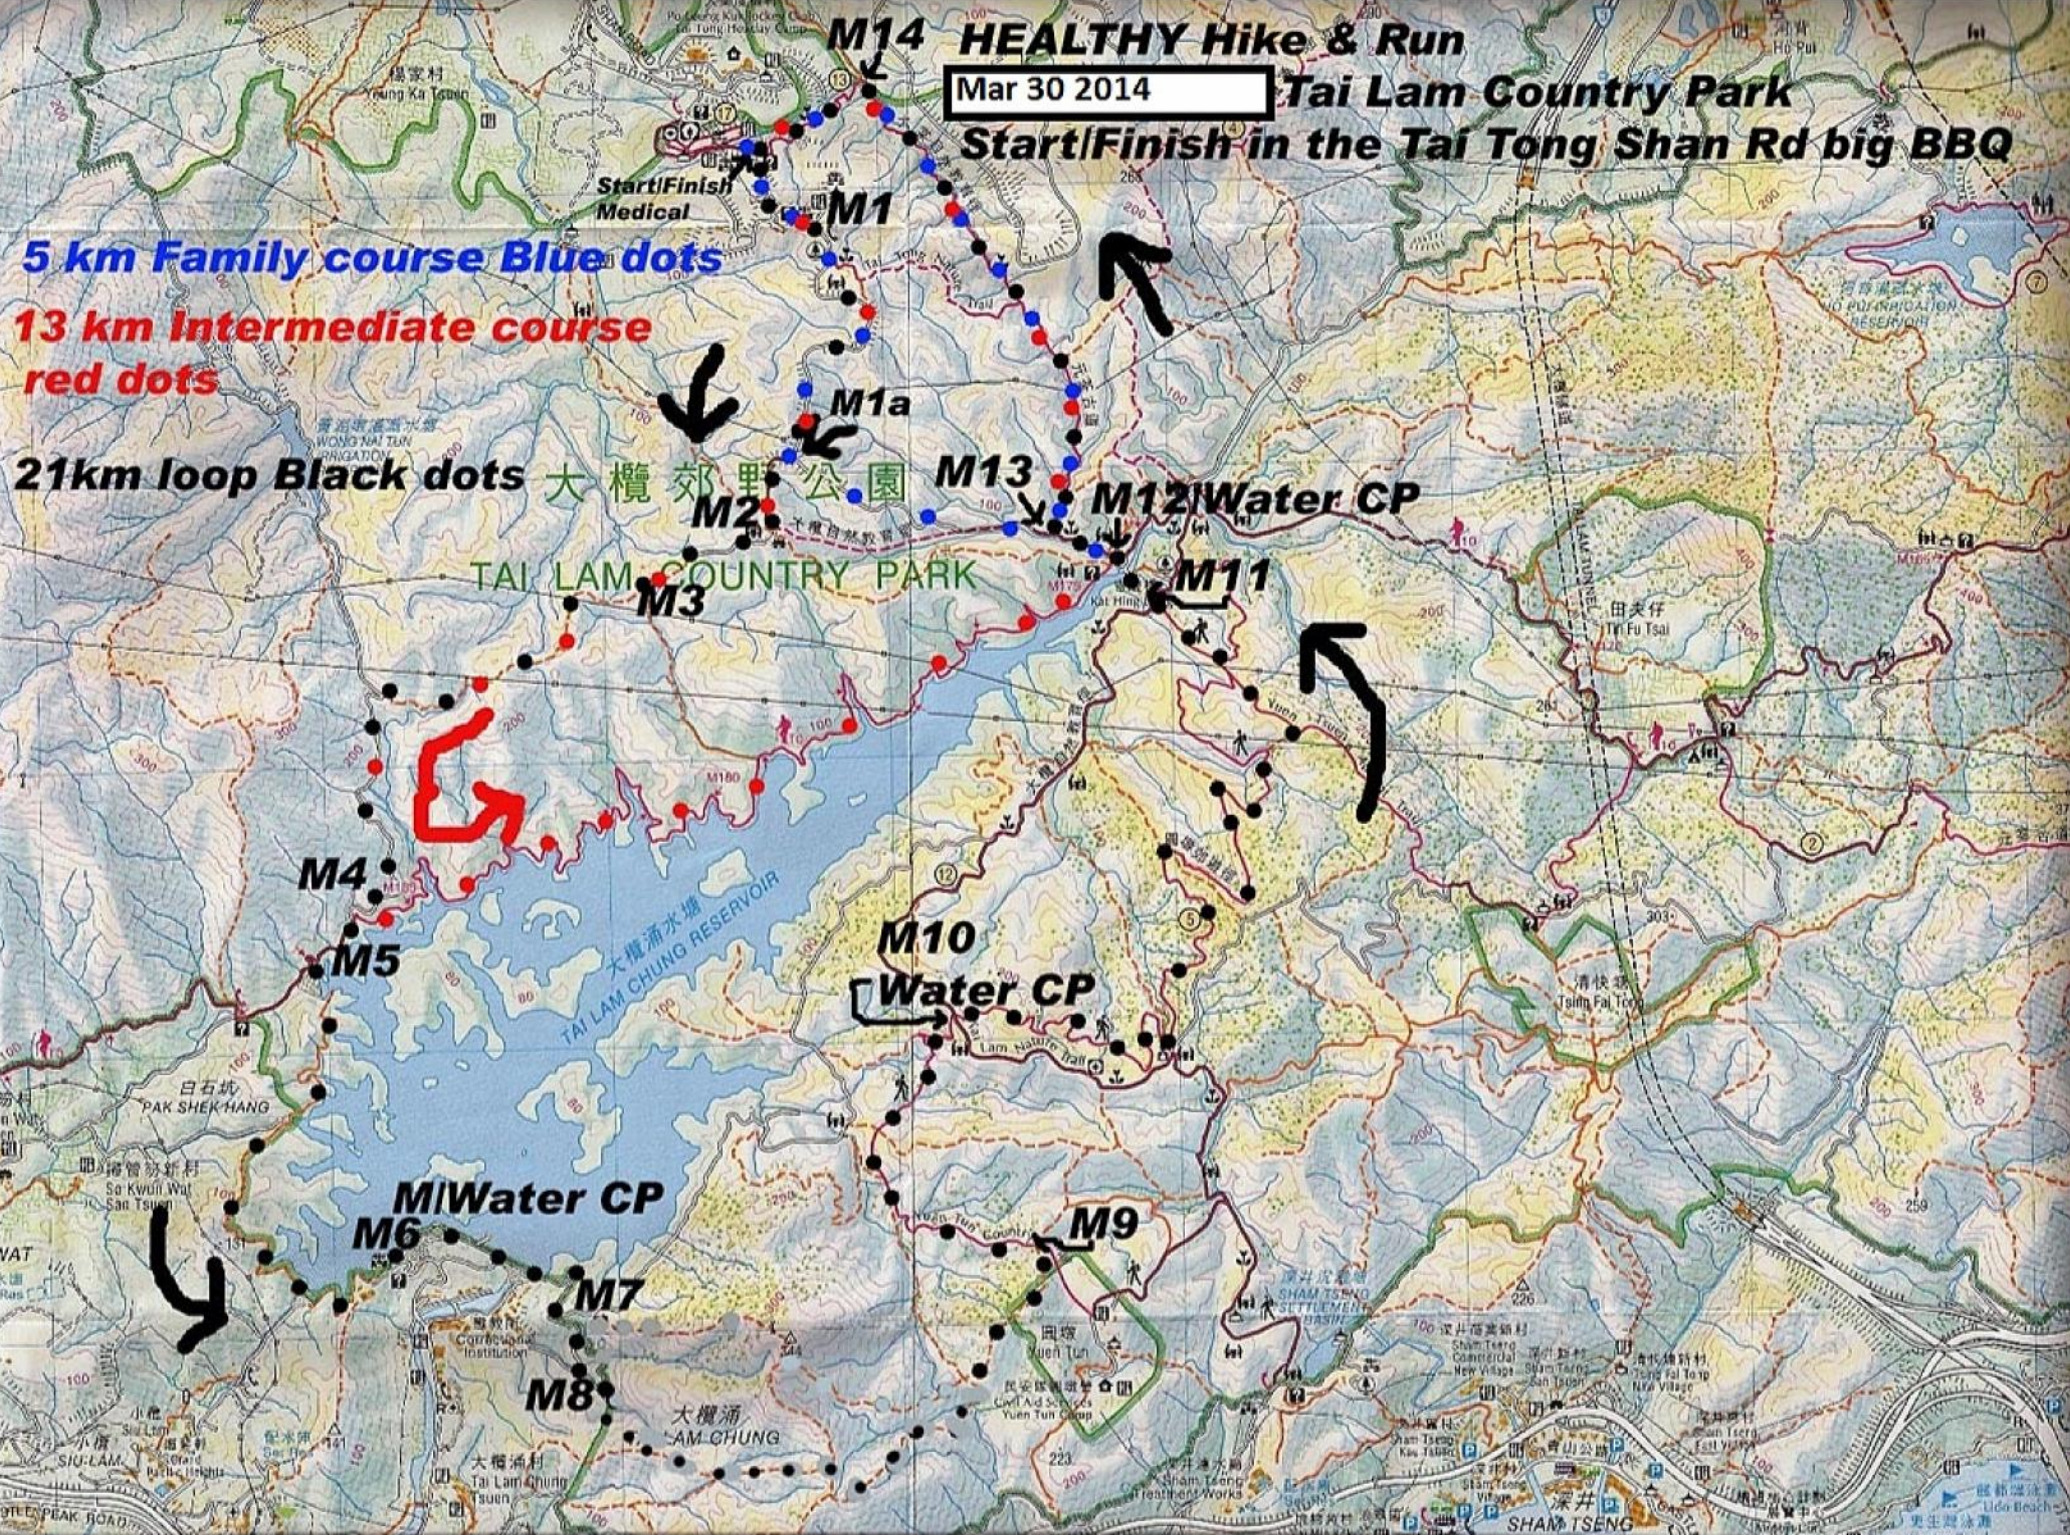

HEALTHY Hike & Run
Mar 30 2014
Tai Lam Country Park
Start/Finish in the Tai Tong Shan Rd big BBQ

5 km Family course Blue dots

13 km Intermediate course red dots

21km loop Black dots

大欖郊野公園

TAI LAM COUNTRY PARK

大欖涌
AM CHUNG

SHAM TSENG